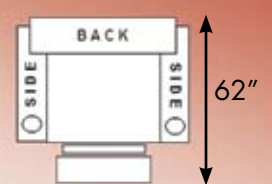

**Free standing recliner**  
**(1V) manual**  
**(1W) power**  
 40h 40w 37d

Aerial view  
 (When fully reclined)

Aerial view  
 (When fully reclined)

Aerial view  
 (When fully reclined)

Aerial view  
 (When fully reclined)