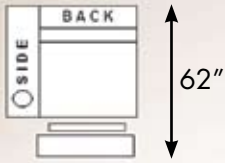

Aerial view
(When fully reclined)