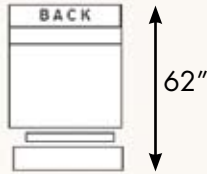

Aerial view
(When fully reclined)