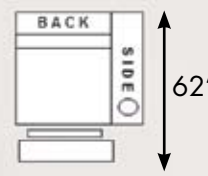

Aerial view
(When fully reclined)