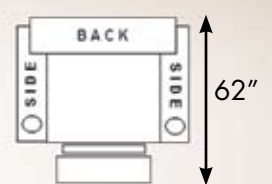

**Free standing recliner**  
**(1V) manual**  
**(1W) power**  
 38h 41w 40d

Aerial view  
 (When fully reclined)

Aerial view  
 (When fully reclined)

Aerial view  
 (When fully reclined)

Aerial view  
 (When fully reclined)