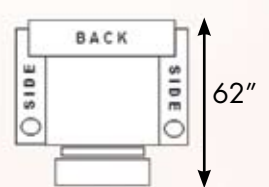

**Free standing recliner**  
**(1V) manual**  
**(1W) power**  
 41h 42w 40d

Aerial view  
 (When fully reclined)

Aerial view  
 (When fully reclined)

Aerial view  
 (When fully reclined)

Aerial view  
 (When fully reclined)