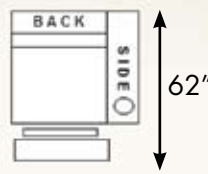

Aerial view
(When fully reclined)