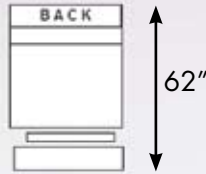

Aerial view
(When fully reclined)