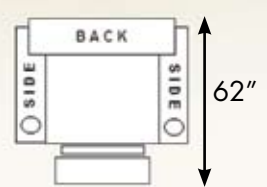

# Robinson & Robinson.

**LAF recliner**  
**(1R) manual**  
**(1X) power**  
 38h 34w 37d

**Armless recliner**  
**(1L) manual**  
**(1J) power**  
 38h 24w 37d

**RAF recliner**  
**(1S) manual**  
**(1Y) power**  
 38h 34w 37d

**Free standing recliner**  
**(1V) manual**  
**(1W) power**  
 38h 44w 38d

Aerial view  
 (When fully reclined)

Aerial view  
 (When fully reclined)

Aerial view  
 (When fully reclined)

Aerial view  
 (When fully reclined)

**(9U) Angled console**  
 25h 10w 36d

**(9X) Straight console**  
 25h 7w 36d

**(9V) Storage console**  
 24h 20w 36d

Aerial view

Aerial view

Aerial view