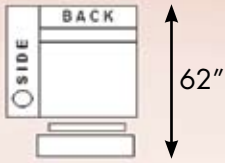

Aerial view
(When fully reclined)