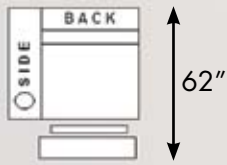

Aerial view
(When fully reclined)