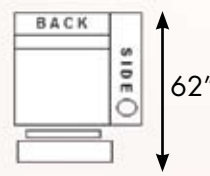

Aerial view
(When fully reclined)