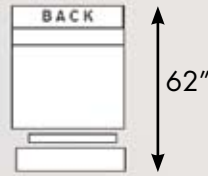

Aerial view
(When fully reclined)