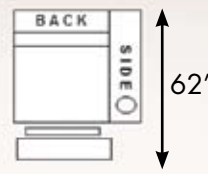

Aerial view
(When fully reclined)