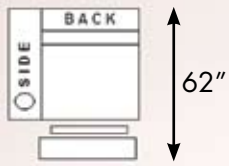

Aerial view
(When fully reclined)