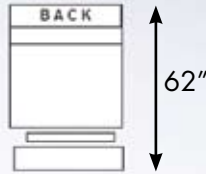

# Robinson & Robinson.

**LAF recliner  
(1R) manual  
(1X) power**  
39h 33w 40d

**Armless recliner  
(1L) manual  
(1J) power**  
39h 24w 40d

**RAF recliner  
(1S) manual  
(1Y) power**  
39h 33w 40d

**Free standing recliner  
(1V) manual  
(1W) power**  
39h 41w 40d

Aerial view  
(When fully reclined)

Aerial view  
(When fully reclined)

Aerial view  
(When fully reclined)

Aerial view  
(When fully reclined)

**(9U) Angled console**  
25h 10w 36d

**(9X) Straight console**  
25h 7w 36d