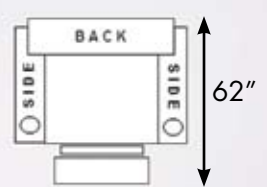

# Robinson & Robinson.

**LAF recliner**  
**(1R) manual**  
**(1X) power**  
 39h 34w 39d

**Armless recliner**  
**(1L) manual**  
**(1J) power**  
 39h 24w 39d

**RAF recliner**  
**(1S) manual**  
**(1Y) power**  
 39h 34w 39d

**Free standing recliner**  
**(1V) manual**  
**(1W) power**  
 39h 41w 39d

Aerial view  
 (When fully reclined)

Aerial view  
 (When fully reclined)

Aerial view  
 (When fully reclined)

Aerial view  
 (When fully reclined)