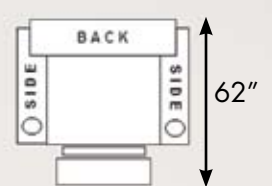

**Free standing recliner**  
**(1V) manual**  
**(1W) power**  
 41h 40w 39d

Aerial view  
 (When fully reclined)

Aerial view  
 (When fully reclined)

Aerial view  
 (When fully reclined)

Aerial view  
 (When fully reclined)

**(9U) Angled console**  
 25h 10w 36d

**(9X) Straight console**  
 25h 7w 36d

**(9V) Storage console**  
 24h 20w 36d

Aerial view

Aerial view

Aerial view