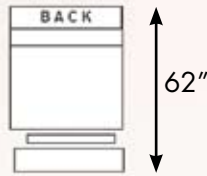

Aerial view
(When fully reclined)