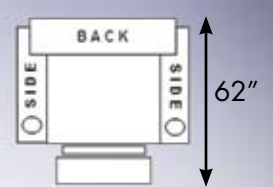

# Robinson & Robinson.

**LAF recliner  
(1R) manual  
(1X) power**  
39h 33w 40d

**Armless recliner  
(1L) manual  
(1J) power**  
39h 24w 40d

**RAF recliner  
(1S) manual  
(1Y) power**  
39h 33w 40d

**Free standing recliner  
(1V) manual  
(1W) power**  
39h 41w 40d

Aerial view  
(When fully reclined)

Aerial view  
(When fully reclined)

Aerial view  
(When fully reclined)

Aerial view  
(When fully reclined)

**(9U) Angled console**  
25h 10w 36d

**(9X) Straight console**  
25h 7w 36d