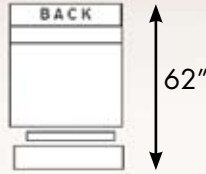

Aerial view
(When fully reclined)