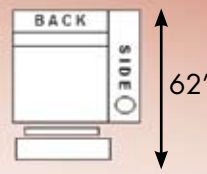

Aerial view
(When fully reclined)