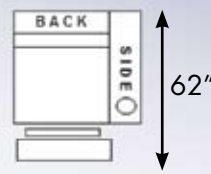

# Robinson & Robinson.

**LAF recliner  
(1R) manual  
(1X) power**  
39h 33w 40d

**Armless recliner  
(1L) manual  
(1J) power**  
39h 24w 40d

**RAF recliner  
(1S) manual  
(1Y) power**  
39h 33w 40d

**Free standing recliner  
(1V) manual  
(1W) power**  
39h 41w 40d

Aerial view  
(When fully reclined)

Aerial view  
(When fully reclined)

Aerial view  
(When fully reclined)

Aerial view  
(When fully reclined)

**(9U) Angled console**  
25h 10w 36d

**(9X) Straight console**  
25h 7w 36d