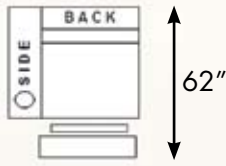

Aerial view
(When fully reclined)